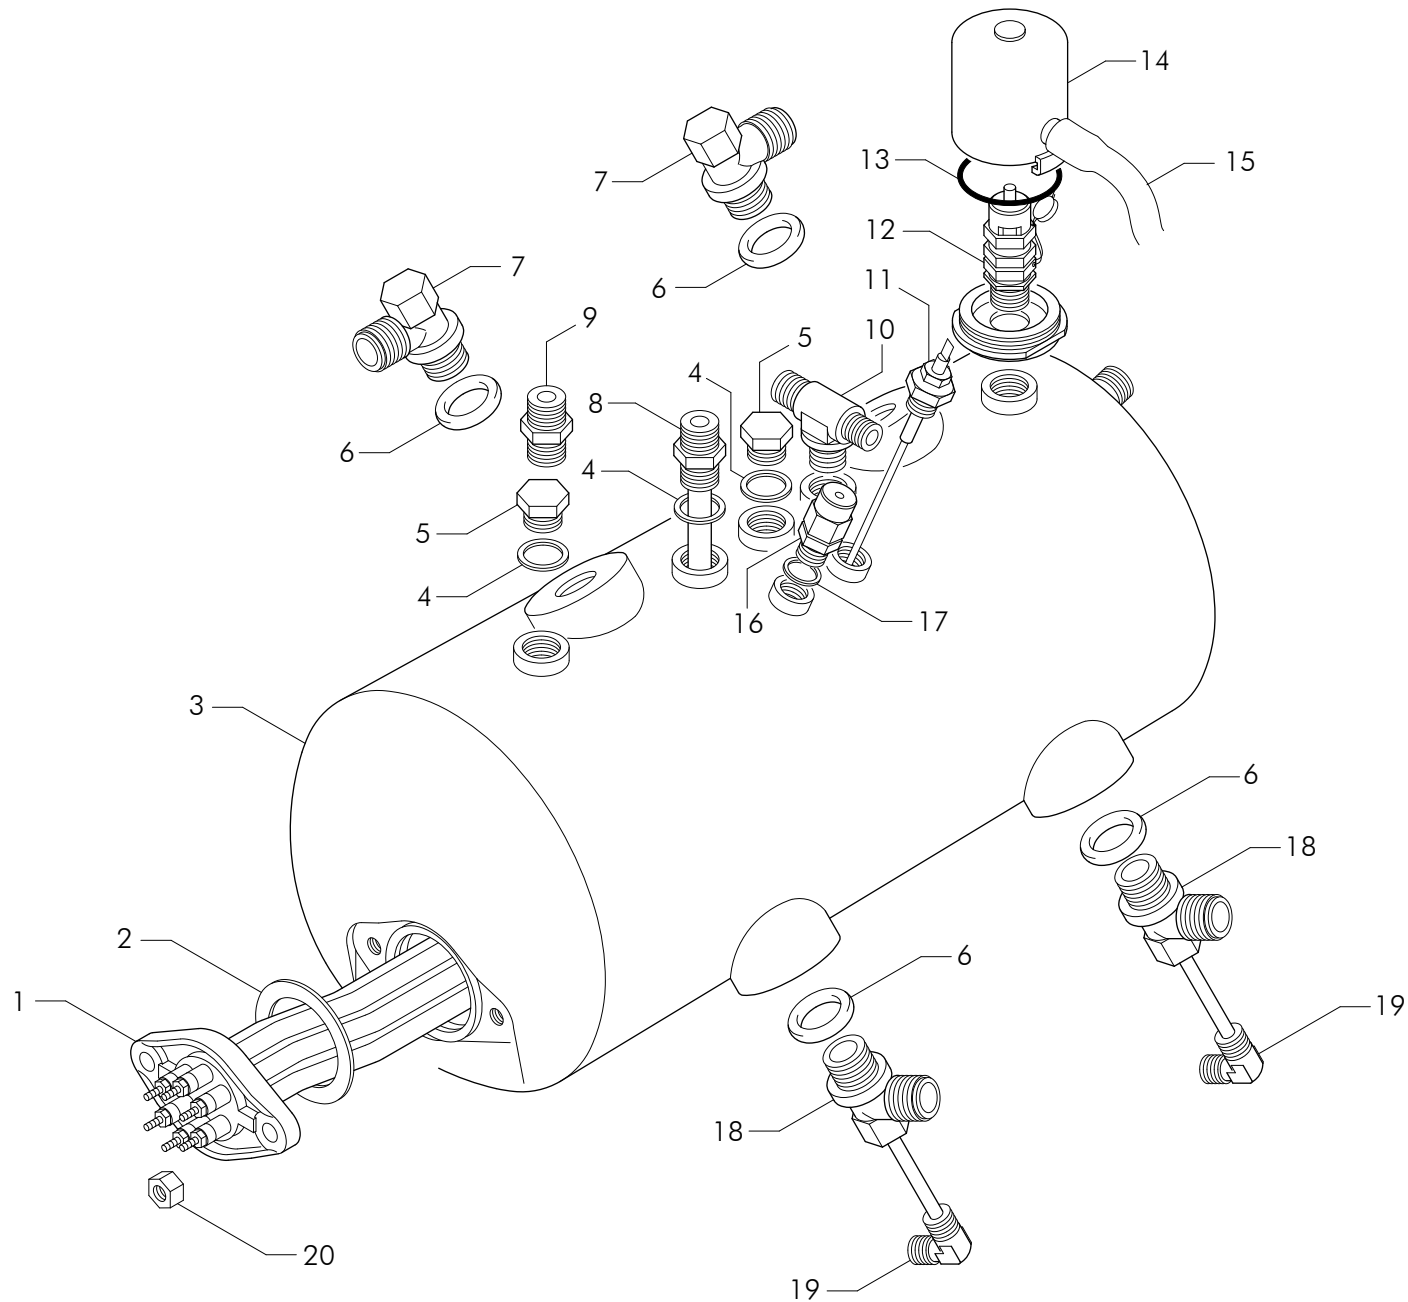

2GR

Pos	Cod.	Denominazione - IT -	Denomination - GB -	Denomination - FR -	Denomination - DE -
1	WY4617054	RESISTENZA 2GR 6P 230/380V 2600W CW510L	HEATING EL.2GR 220/380V-2600W 6POLE	RESISTANCE 2GR 220V/380V-2600W 6P	HEIZKORPER 2GR 220V/380V-2600 6P
1	WY4617059	RESISTENZA 2GR 230/240V 3400/3700W	HEATING EL.2GR 220/240V 3400/3700W	RESISTANCE 2GR 220/240V 3400/3700W	HEIZKORPER 2GR 220/240V 3400/3700W
2	WY12001	GUARNIZIONE TEFLON 58x43x2	TEFLON GASKET 58x43x2	JOINT TEFLON 58x43x2	TEFLON DICHTUNG 58x23x2
3	WY62203	CALDAIA 2GR	BOILER 2GR	CHAUDIERE 2GR	KESSEL 2GR
4	WY12154	GUARNIZIONE CU 3/8 22x17x1,5	GASKET COPPER 3/8 22x17x1,5	JOINT CUIVRE 3/8 22x17x1.5	KUPFERDICHTUNG 3/8 22x17x1.5
5	WY25785	TAPPO MASCHIO 3/8	MALE CAP 3/8	BOUCHON MALE 3/8	STOPFEN 3/8
6	WY12105	GUARNIZIONE CU/ALIM 1/2 GAS	CU GASKET 1/2 GAS	JOINT CU 1/2 GAZ	CU DICHTUNG 1/2 GAS
7	WY23214	RACCORDO -L- 1/2"	CONNECTOR 1/2 L	RACCORD 1/2 L	FITTING 1/2 L
8	WY52001612	TUBO D-10 L.115	TUBE D-10 L.115	TUYAU D-10 L.115	ROHR D-10 L.115
9	WY25687	RACCORDO 3/8x3/8 GAS	3/8x3/8 GAS FITTING	RACCORD 3/8x3/8 GAZ	ANSCHLUSS 3/8x3/8 GAS
10	WY43033	RACCORDO "T" 3/8x3/8x1/4	3/8x3/8x1/4 T FITTING	RACCORD "T" 3/8x3/8x1/4	ANSCHLUSS 3/8x3/8x1/4 T
11	WY20251	SONDA LIVELLO L.125	LEVEL PROBE L.125	JAUG L.125	PEGELFUHLER L.125
12	WY20352	VALVOLA DI SICUREZZA *CE*	*CE* SAFETY VALVE	SOUPAPE DE SECURITE *CE*	SICHERHEITSVENTIL *CE*
13	WY12300000	GUARNIZIONE OR	GASKET O RING	JOINT OR	OR DICHTUNG
14	WY56009980	ASSIEME PROTEZIONE VALVOLE SICUREZZA	UNIT PROTECTION VALVE	ENSEMBLE PROTECTION VANNE	SATZ-SCHUTZGITTER VENTIL
15	WY15478002	TUBO SILICONE 8x11 L.70cm	SILICONE TUBE 8x11 L.70cm	TUYAU SILICONE 8x11 L.70cm	SILIKONROHR 8x11 L.70cm
16	WY56150	VALVOLA ANTIRISUCCHIO V.A.R.	ANTI-EDDY VALVE V.A.R.	SOUPAPE ANTI-DEPRESSION V.A.R.	VENTIL UNTERDRUCKFREI V.A.R.
17	WY12153	GUARNIZIONE RAME 1/4 17x13.3x1.5	GASKET 1/4 17x13.3x1.5 COPPER	JOINT CUIVRE 1/4 17x13.3x1.5	KUPFERDICHTUNG 1/4 17x13.3x1.5
18	WY23215	RACCORDO 1/2 -T-	CONNECTOR -T- 1/2	RACCORD 1/2 -T-	FITTING 1/2 "T"
19	WY52000410	TUBO D-6 L.85	TUBE D-6 L.85	TUYAU D-6 L.85	ROHR D-6 L.85
20	WY23049	DADO OTTONE M8	BRASS NUT M8	ECROU LAITON M8	MESSING-SCHRAUBENMUTTER M8